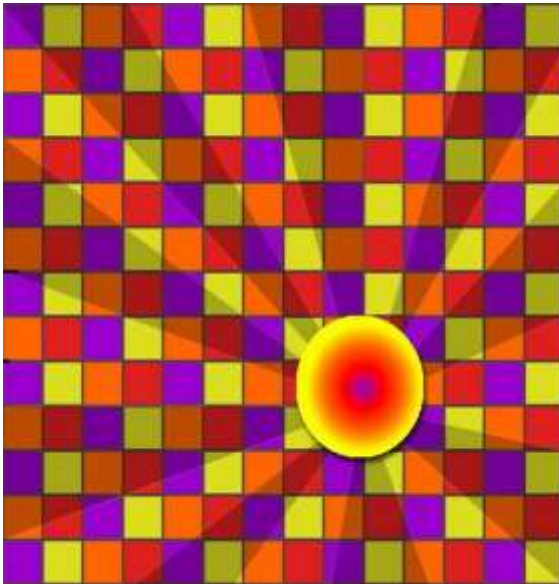

NID GDPD

Suppliment-II

Example 2:

Theme – Analogous Colour Scheme

Page 6