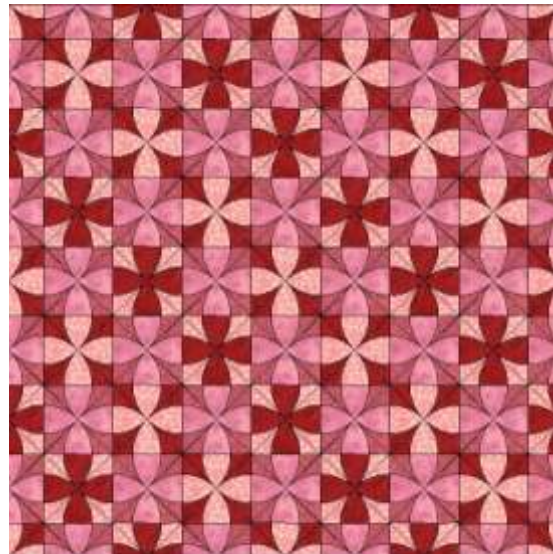

NID GDPD Supplement-II

NID GDPD

Suppliment-II

Example 1:

Theme – Monochromatic Colour Scheme

Page 5

NID GDPD

Suppliment-II