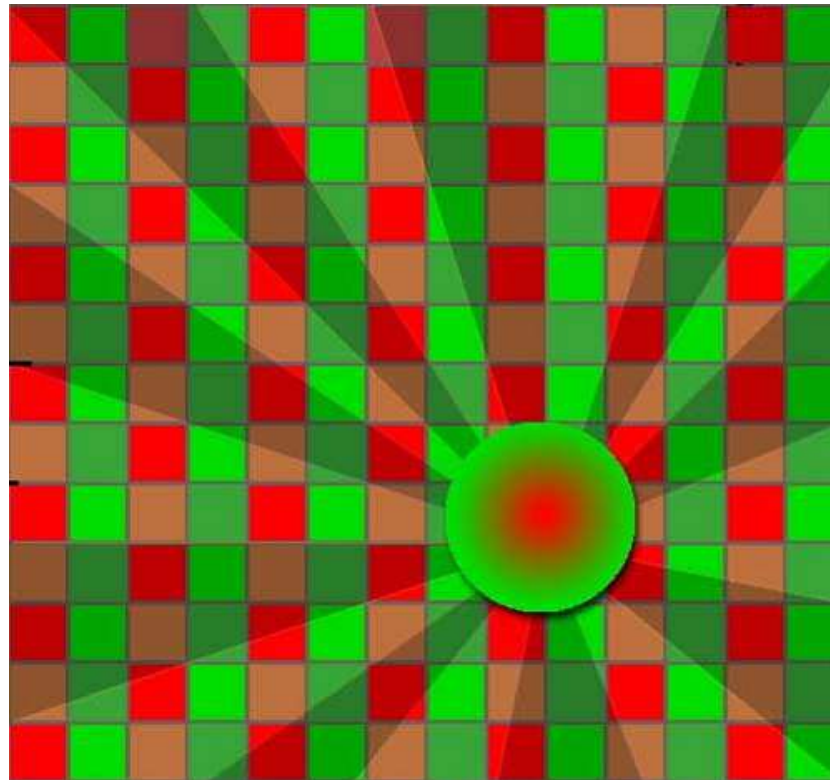

NID GDPD Supplement-II

NID GDPD

Suppliment-II

Example 1:

Theme – Monochromatic Colour Scheme

Page 5

NID GDPD

Suppliment-II

Example 2:

Theme – Analogous Colour Scheme

Page 6

NID GDPD

Suppliment-II

Example 3:

Theme – Complementary Colour Scheme

Page 8